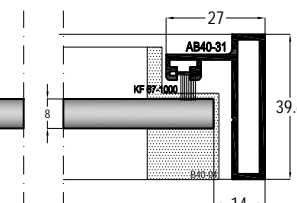

AB40 CAM BALKON S STEM GLASS BALCONY SYSTEM

7