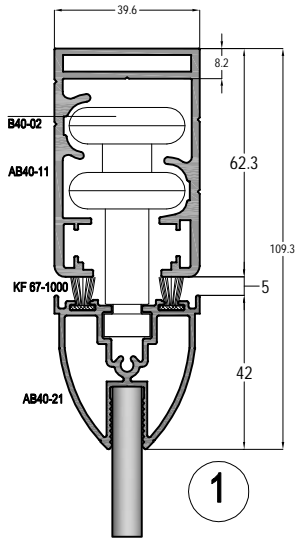

AB40 CAM BALKON S STEM GLASS BALCONY SYSTEM