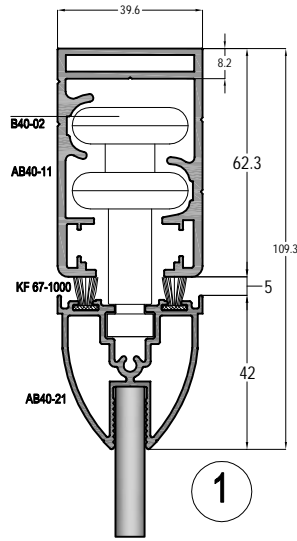

AB40 CAM BALKON S STEM GLASS BALCONY SYSTEM