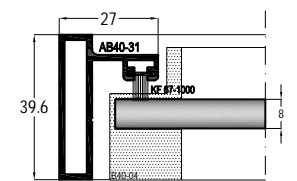

AB40 CAM BALKON S STEM GLASS BALCONY SYSTEM

3a