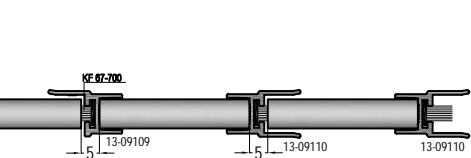

AB40 CAM BALKON S STEM GLASS BALCONY SYSTEM

4a

5a